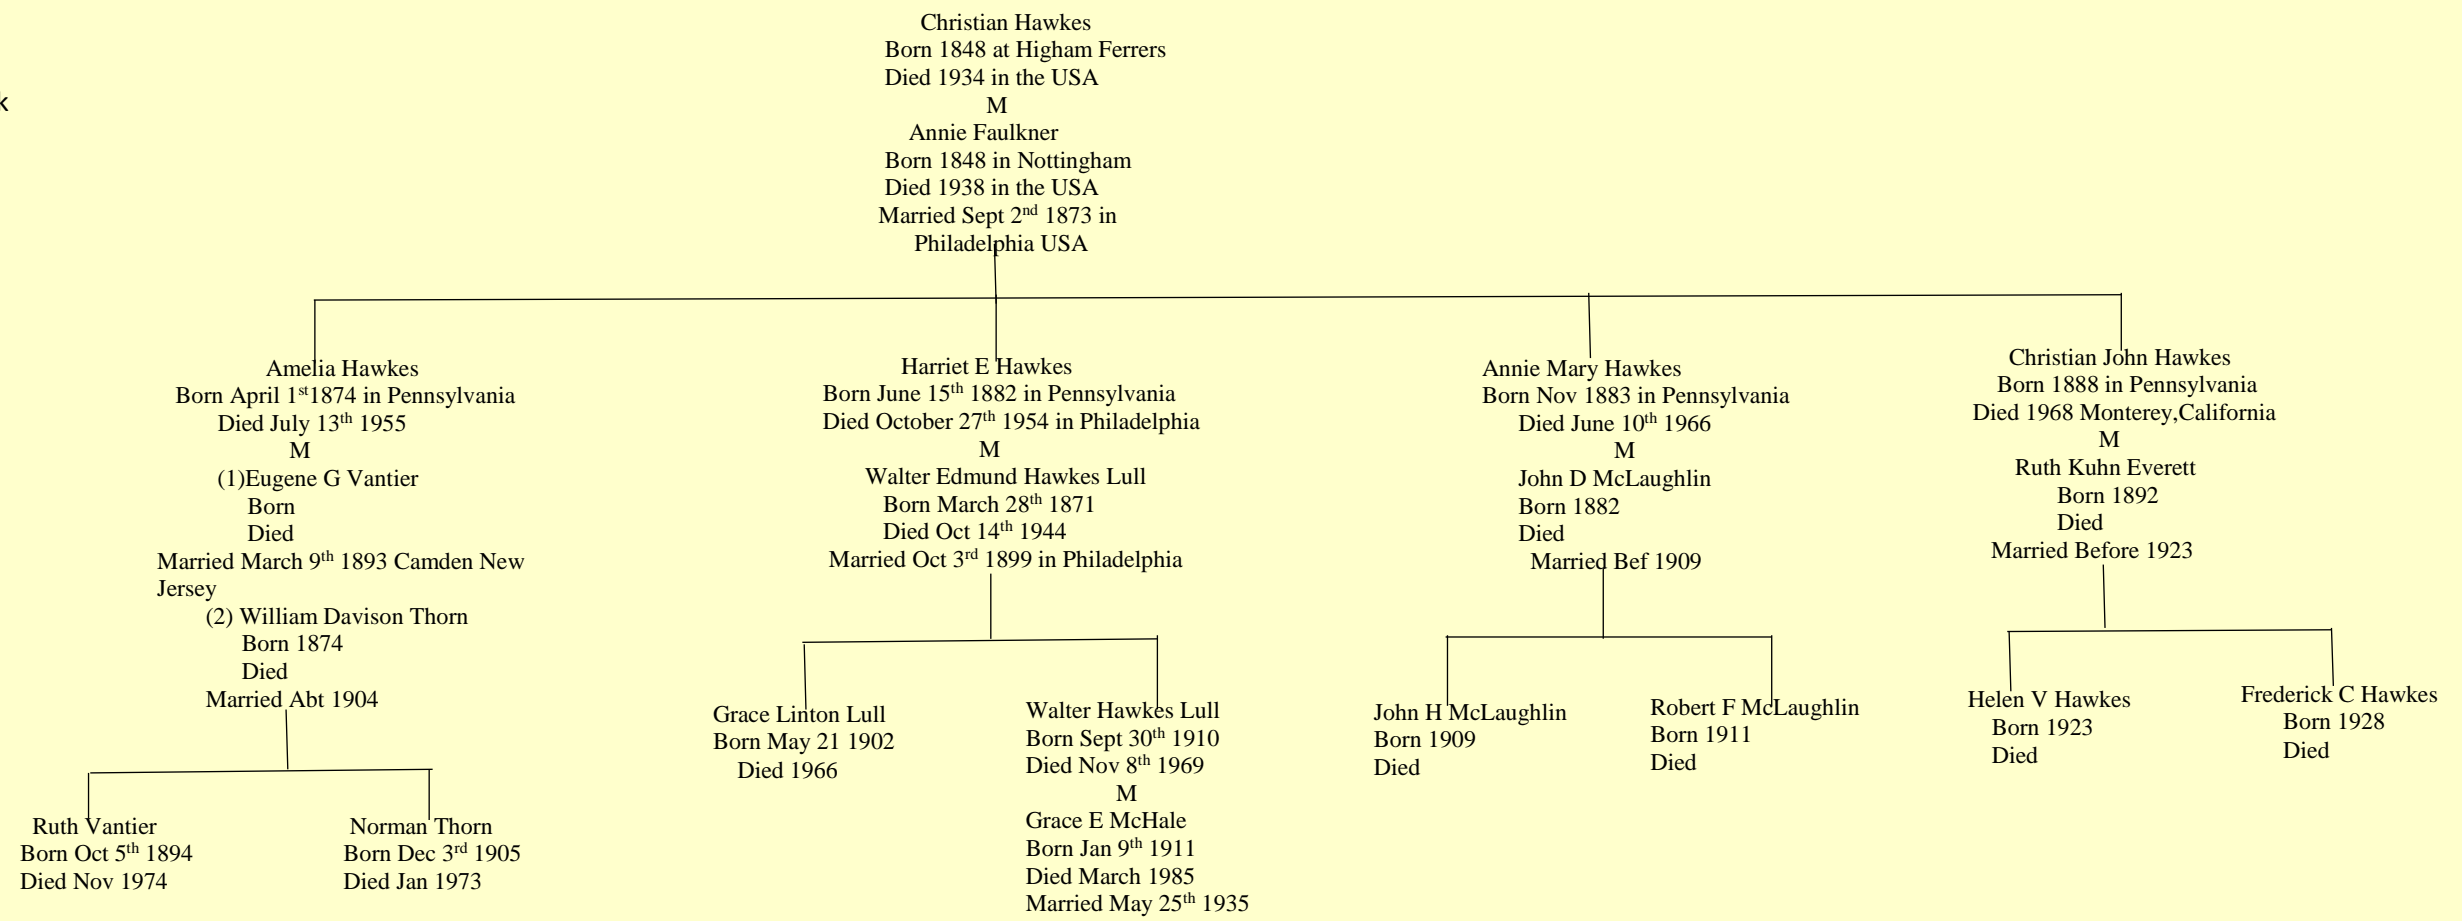

Maria Dorothy Hawkes
Aka Bunty
Born July 29th 1918
Died Nov 5th 2010
M
John E Venning
Born June 5th 1909
Died
Married Dec Qtr 1938
Brentwood Reg Dist

Back

Chart 3

Back

John Christian Hawkes
 Born 1828 at Cambridge
 Died 1909 in Yorkshire
 M
 Catherine Derbyshire
 Born 1828 at Higham Ferrers
 Died 1904 in Yorkshire
 Sept 4th 1854 at the Parish Church of Wakefield